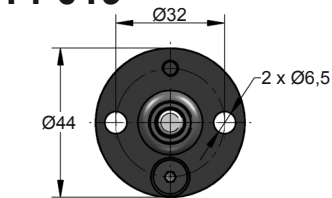

## A19-019

Only to be used for strokes 7-25 mm