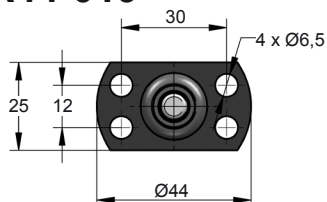

A14-019

A19-019

Only to be used for strokes 7-25 mm

A44-019

A59-019