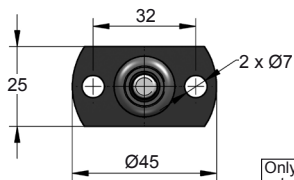

## A19-019

Only to be used for strokes 7-25 mm